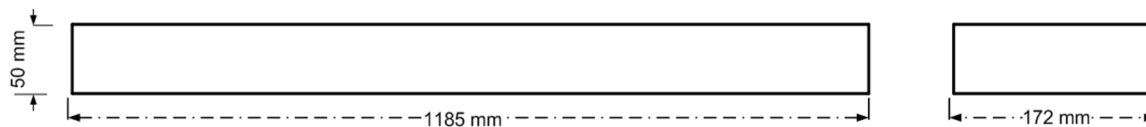

Dimensional Drawing

ELMASCO INDUSTRIES S.A.

Head Office : 44 K. Palama, 14343 N. Chalkidona, Athens, Greece

Production Plant : Ag. Adrianos, 21100 Nafplio, Greece

Email: elmasco@elmasco.eu

Tel : +30 210 2583100

Fax: +30 210 2583107